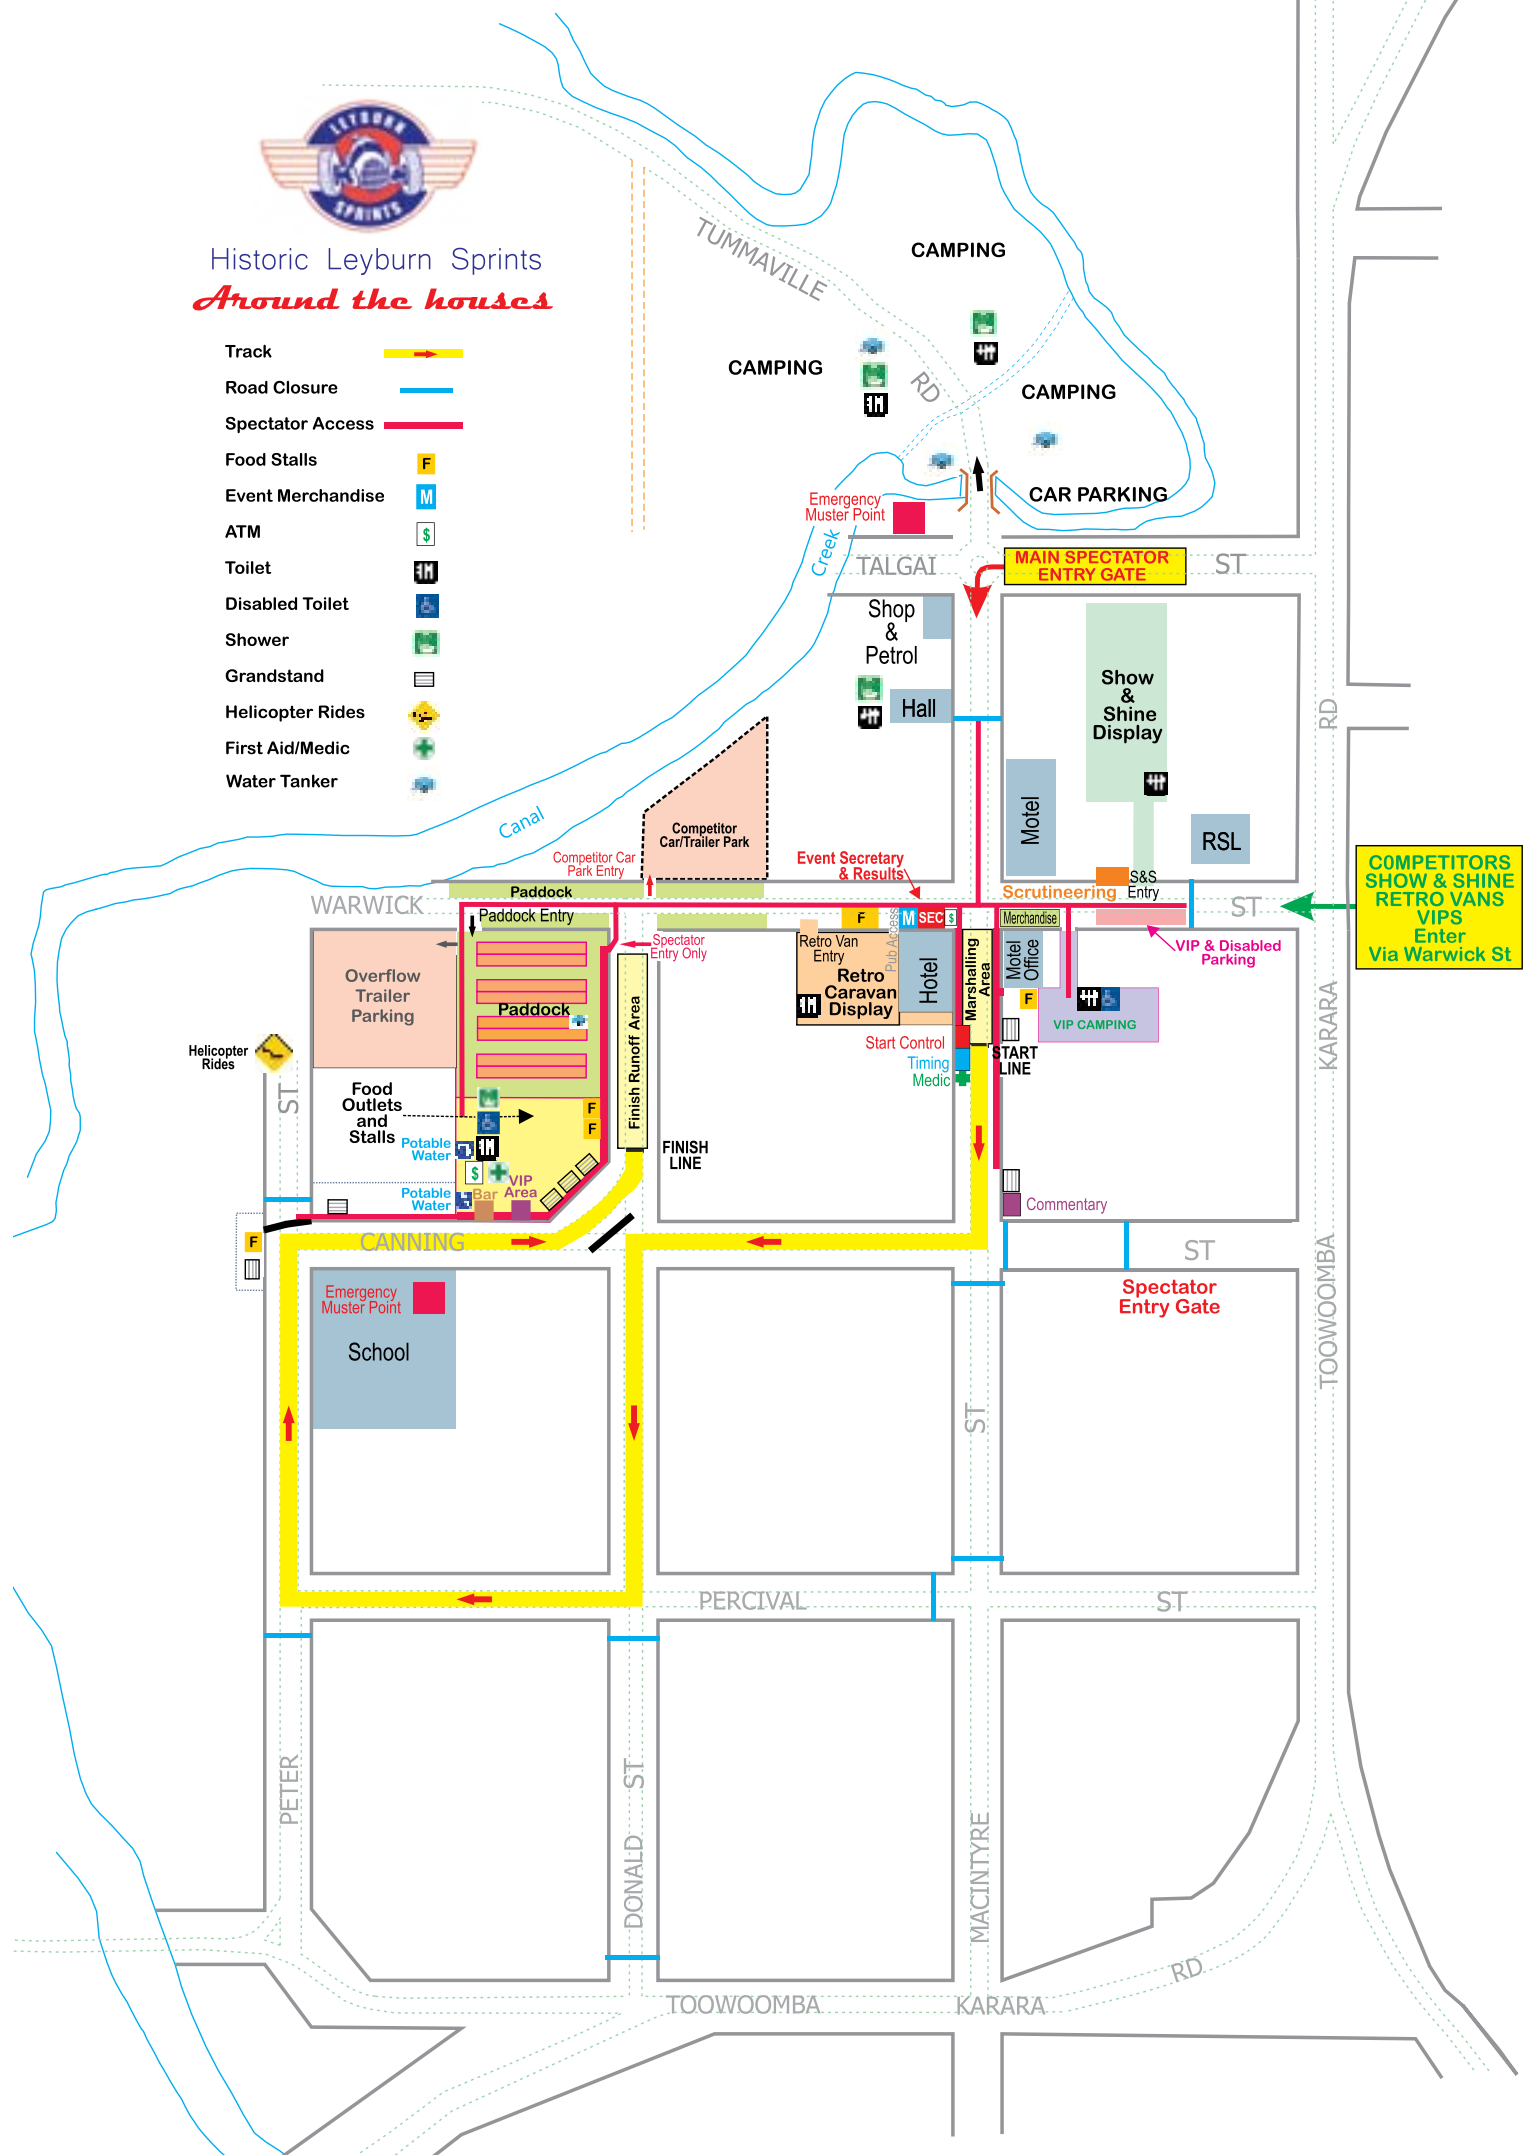

# Historic Leyburn Sprints *Around the houses*

- Track →
- Road Closure —
- Spectator Access —
- Food Stalls F
- Event Merchandise M
- ATM \$
- Toilet ♿
- Disabled Toilet ♿
- Shower 🚿
- Grandstand 📺
- Helicopter Rides 🚁
- First Aid/Medic +
- Water Tanker 🚚

**COMPETITORS  
SHOW & SHINE  
RETRO VANS  
VIPS  
Enter  
Via Warwick St**